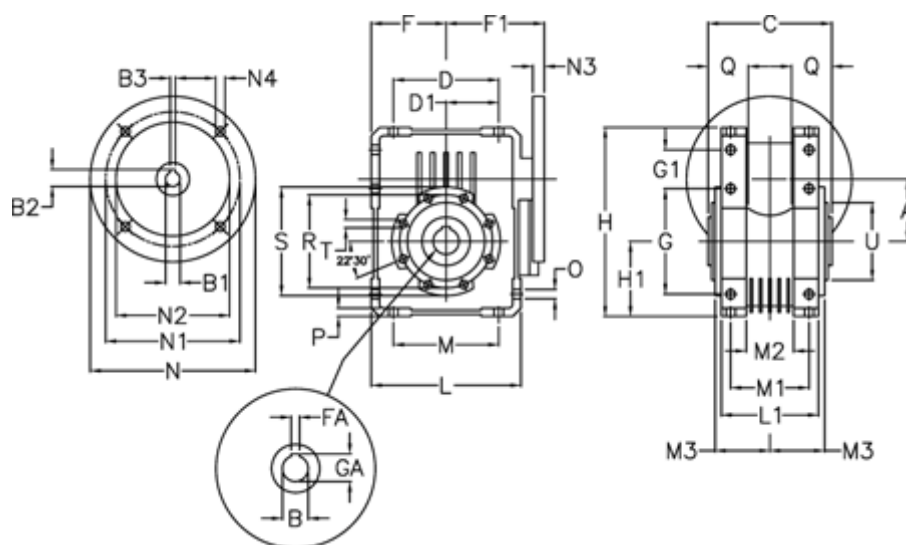

Article number: 392211000774636

Description: Worm Gear with Torque Limiter
W110 L2-U-7-P112 B14

Measures

A = 110.1	F = 125	L = 250	N2 = 110	T = M12x19
B = 42	F1 = 151	L1 = 143	N3 = 13	U = 130
B1 E7 = 28	FA = 12	M = 184	N4 = 9	
B2 = 31.3	G = 184	M1 = 115	O = 14	
B3 H9 = 8	G1 = 58	M2 = 69	P = 14	
C = 155	GA = 45.3	M3 = 73	Q = 45	
D = 174	H = 308	N = 160	R = 165	
D1 = 82	H1 = 125	N1 = 130	S = 200	